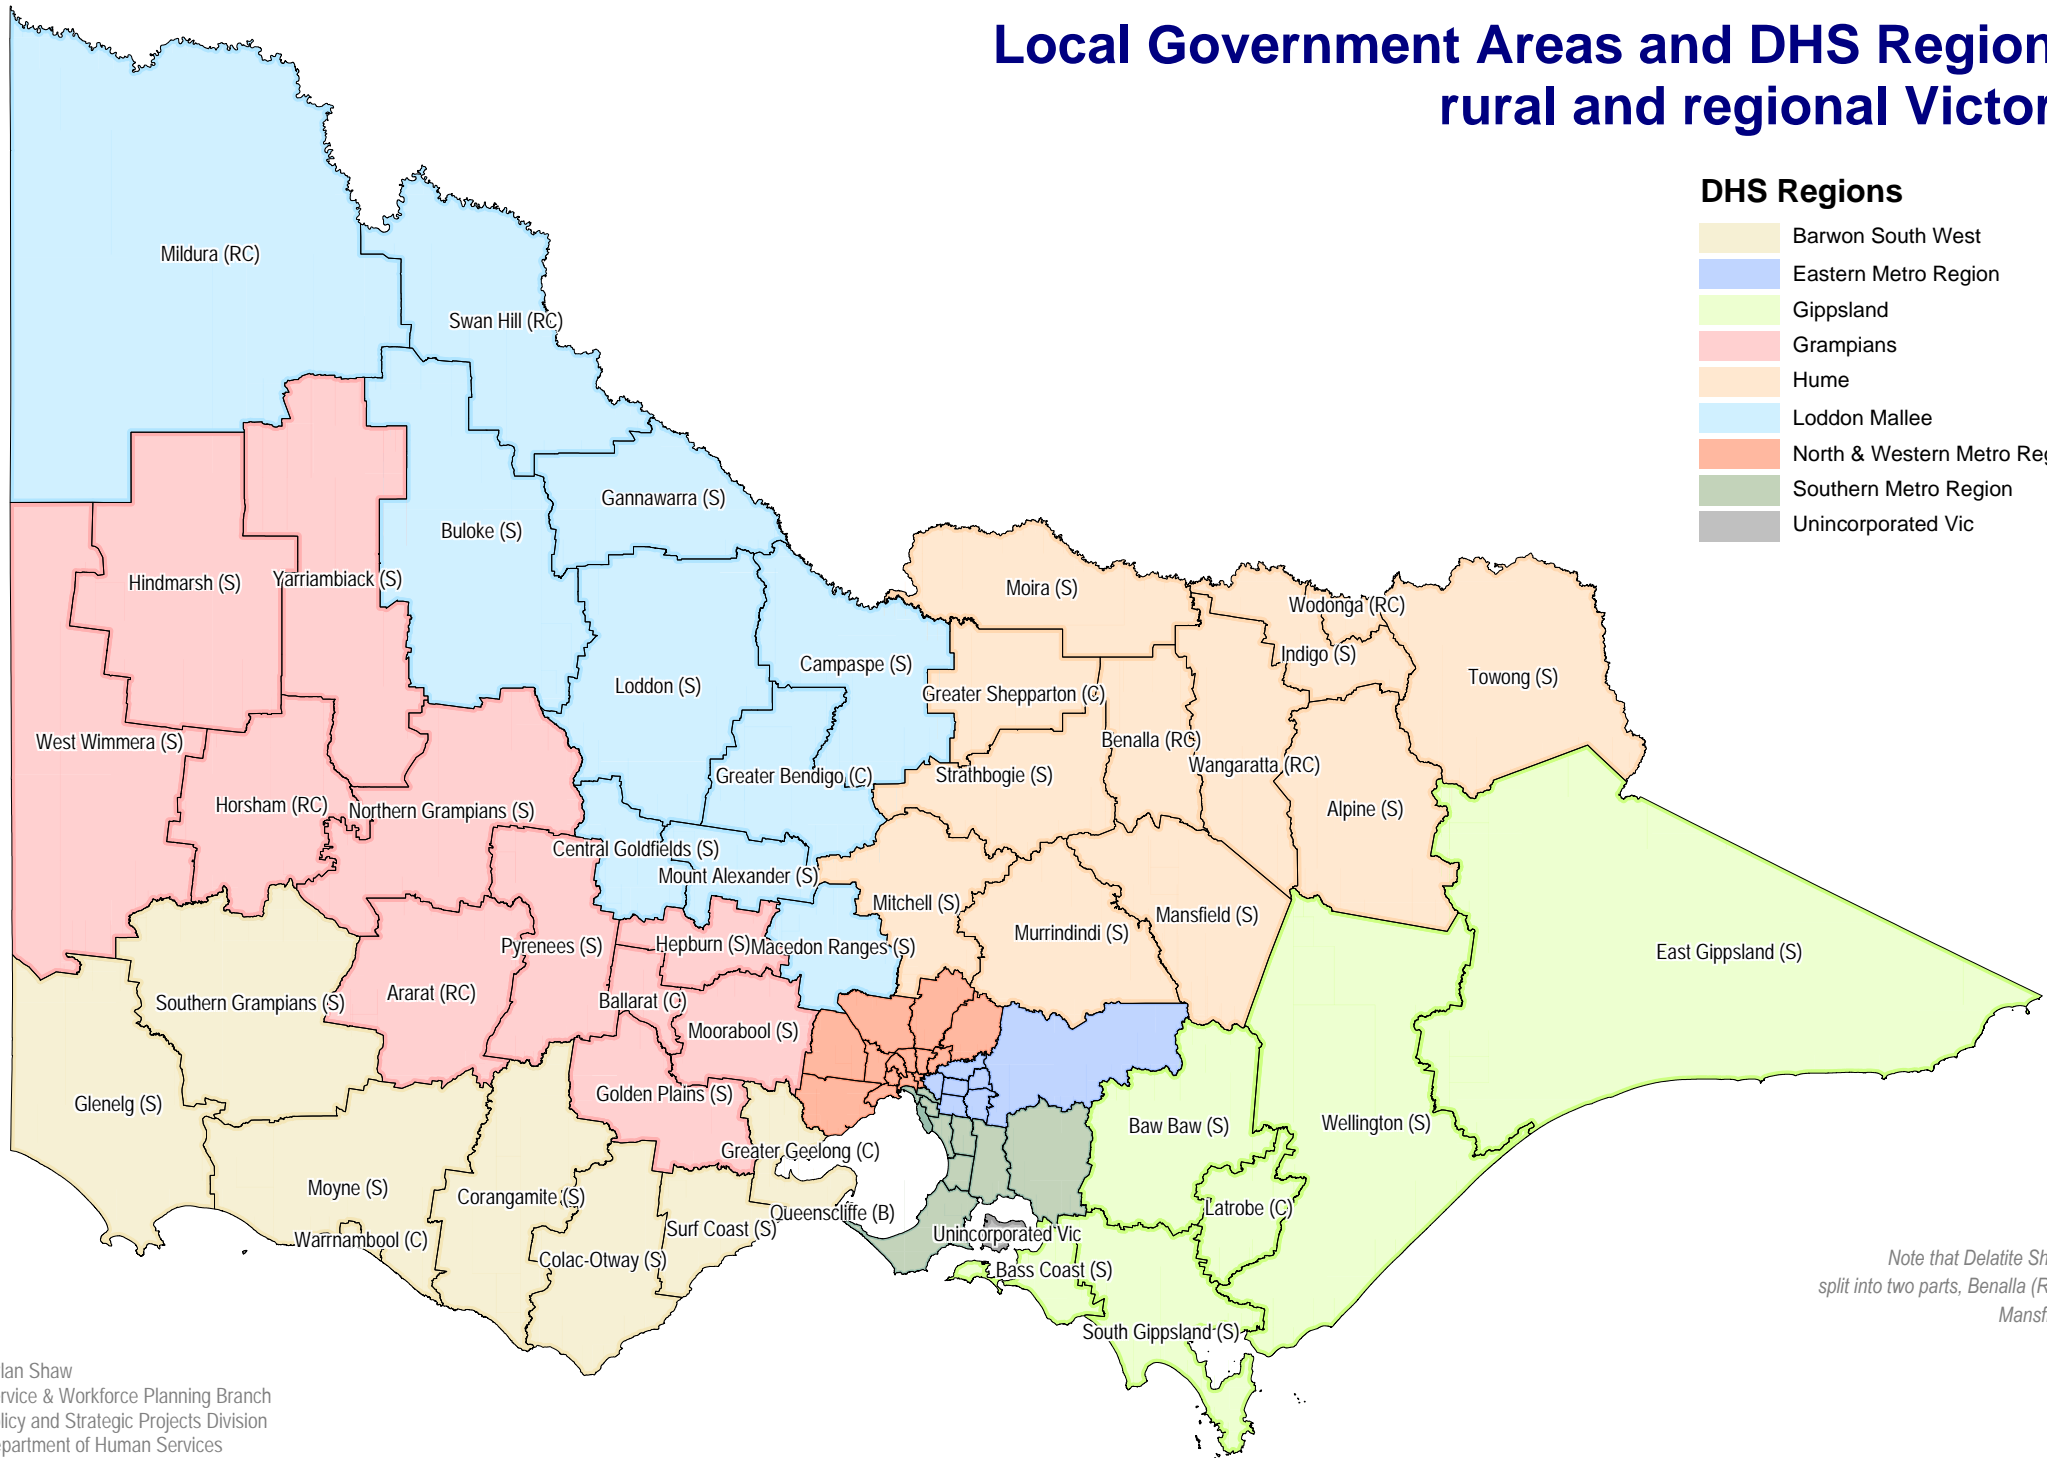

# Local Government Areas and DHS Regions, rural and regional Victoria

*Note that Delatite Shire has split into two parts, Benalla (RC) and Mansfield (S).*